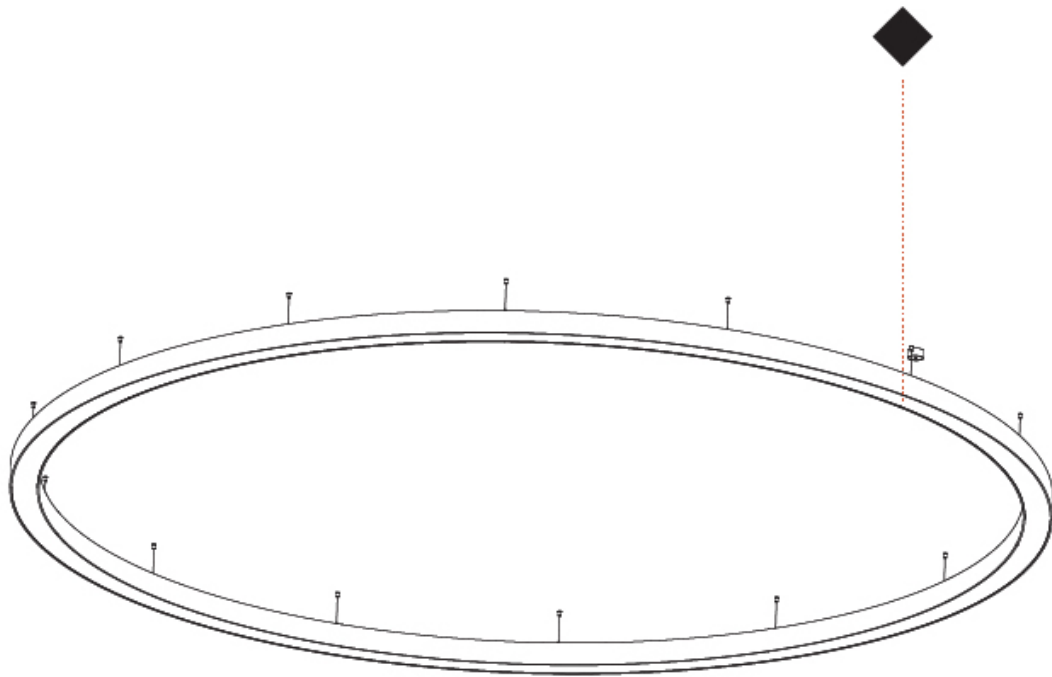

5100mm 200 13/16"

5400mm 212 5/8"

A30188-

PROJECT _____

TYPE _____

SPECIFIER _____

QUANTITY _____

DATE _____

GENERAL

Series: Glorious
 Subseries: Glorious
 Brand: Prolight
 Division: Architectural
 Mounting Type: Suspension
 Mounting Location: Ceiling
 Subcategory: Ambient

PHYSICAL

Shape: Round
 Diameter (mm): 5400
 Diameter (in): 212 ⁵/₈
 Height (mm): 120
 Height (in): 4 ³/₄
 Max. Overall Height (mm): 2120
 Max. Overall Height (in): 83 ⁷/₁₆
 Light Distribution: Direct / Indirect
 Weight (kg): 71.452
 Weight (lbs): 157.19
 Diffuser: PMMA - Opal or Micro-Prism
 Fixture Finish: SSR / BKV / CWI / CRY / HAB / UFT / ITA / RUA / FTG / MYG / LOD / PUS / FRO / FUP / KIA / POP / BLS / SPG / MEY / GOH / GUM / CHC / COM / ABZ / JAG / OBR / MOS / ROR
 Fixture Material: Aluminum