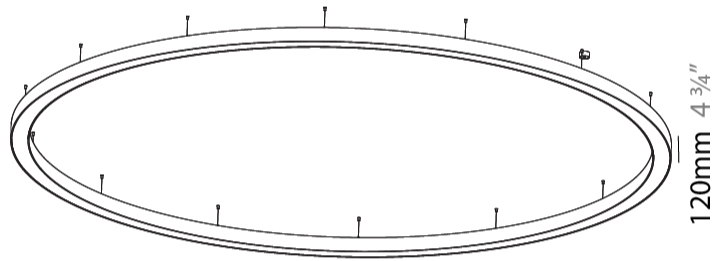

GENERAL

Series: Glorious
 Subseries: Glorious
 Brand: Prolicht
 Division: Architectural
 Mounting Type: Suspension
 Mounting Location: Ceiling
 Subcategory: Ambient

PHYSICAL

Shape: Round
 Diameter (mm): 5400
 Diameter (in): 212 5/8
 Depth (mm): 120
 Depth (in): 4 3/4
 Max. Overall Height (mm): 2120
 Max. Overall Height (in): 83 7/16
 Light Distribution: Direct
 Weight (kg): 69.5
 Weight (lbs): 152.9
 Diffuser: PMMA - Opal or Micro-Prism
 Fixture Finish: SSR / BKV / CWI / CRY / HAB / UFT / ITA / RUA / FTG / MYG / LOD / PUS / FRO / FUP / KIA / POP / BLS / SPG / MEY / GOH / GUM / CHC / COM / ABZ / JAG / OBR / MOS / ROR
 Fixture Material: Aluminum

5100mm 200 13/16"

5400mm 212 5/8"

A30188-

PROJECT _____

TYPE _____

SPECIFIER _____

QUANTITY _____

DATE _____

GENERAL

Series: Glorious
 Subseries: Glorious
 Brand: Prolight
 Division: Architectural
 Mounting Type: Suspension
 Mounting Location: Ceiling
 Subcategory: Ambient

PHYSICAL

Shape: Round
 Diameter (mm): 5400
 Diameter (in): 212 ⁵/₈
 Height (mm): 120
 Height (in): 4 ³/₄
 Max. Overall Height (mm): 2120
 Max. Overall Height (in): 83 ⁷/₁₆
 Light Distribution: Direct / Indirect
 Weight (kg): 71.452
 Weight (lbs): 157.19
 Diffuser: PMMA - Opal or Micro-Prism
 Fixture Finish: SSR / BKV / CWI / CRY / HAB / UFT / ITA / RUA / FTG / MYG / LOD / PUS / FRO / FUP / KIA / POP / BLS / SPG / MEY / GOH / GUM / CHC / COM / ABZ / JAG / OBR / MOS / ROR
 Fixture Material: Aluminum